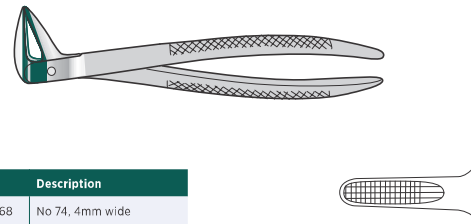

Extracting Forceps

For lower premolars
170mm long

Code	Description
Sb-DEN/8508	No 8, 4mm wide

Extracting Forceps

For lower molars
150mm long

Code	Description
Sb-DEN/8566	No 73, 3.5mm wide

Extracting Forceps

For lower bicuspid and canines
170mm long

Code	Description
Sb-DEN/8512	No 13, 4mm wide

Extracting Forceps

For lower roots
150mm long

Code	Description
Sb-DEN/8568	No 74, 4mm wide

Extracting Forceps

For upper premolar
180mm long