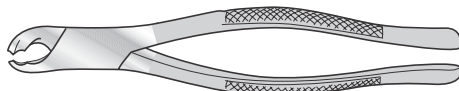

Tooth Forceps

For lower molars
185mm long

Code	Description
Sb-DEN/8042	No 17