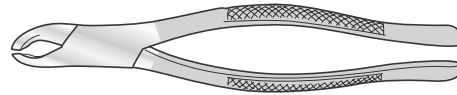

Code	Description
Sb-DEN/8013	No 150a

Cryer Tooth Forceps

For incisors and roots
185mm long

Code	Description
Sb-DEN/8014	No 62

Tooth Forceps

For lower incisors, bicuspid and roots
185mm long

Code	Description
Sb-DEN/8036	No 203

Cryer Tooth Forceps

For upper incisors and roots
185mm long

Code	Description
Sb-DEN/8012	No 150

Tooth Forceps

For lower molars either side
185mm long

Code	Description
Sb-DEN/8039	No 23

TOOTH FORCEPS

STAHLÉAN BRAZIL
SAVING LIVES