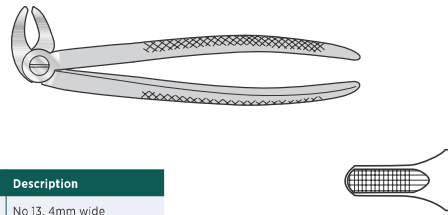

Extracting Forceps

For lower premolars
170mm long

Code	Description
Sb-DEN/8508	No 8, 4mm wide

Extracting Forceps

For lower molars
150mm long

Code	Description
Sb-DEN/8566	No 73, 3.5mm wide

Extracting Forceps

For lower bicuspid and canines
170mm long

Code	Description
Sb-DEN/8512	No 13, 4mm wide

Extracting Forceps

For lower roots
150mm long

Code	Description
Sb-DEN/8568	No 74, 4mm wide

Extracting Forceps

For upper premolar
180mm long