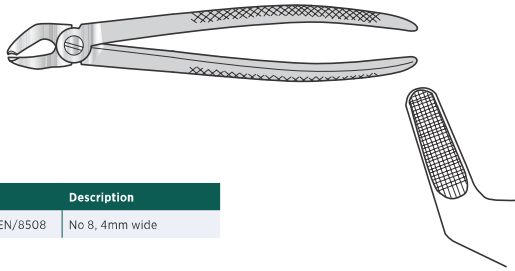

Extracting Forceps

For lower molars
165mm long

Code	Description
Sb-DEN/8520	No 21

Extracting Forceps

For lower incisors and canines
170mm long

Code	Description
Sb-DEN/8504	No 4, 4mm wide

EXTRACTING FORCEPS

STAHLÉAN BRAZIL
SAVING LIVES

Extracting Forceps

For lower premolars
170mm long

Code	Description
Sb-DEN/8508	No 8, 4mm wide

Extracting Forceps

For lower molars
150mm long

Code	Description
Sb-DEN/8566	No 73, 3.5mm wide

Extracting Forceps