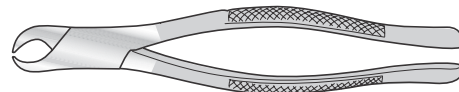

Code	Description
Sb-DEN/8013	No 150a

Cryer Tooth Forceps

For incisors and roots
185mm long

Code	Description
Sb-DEN/8014	No 62

Tooth Forceps

For lower incisors, bicuspid and roots
185mm long

Code	Description
Sb-DEN/8036	No 203

Cryer Tooth Forceps

For upper incisors and roots
185mm long

Code	Description
Sb-DEN/8012	No 150

Tooth Forceps

For lower molars either side
185mm long

Code	Description
Sb-DEN/8039	No 23

TOOTH FORCEPS

STAHLÉAN BRAZIL
SAVING LIVES

Tooth Forceps

For lower molars
185mm long

Code	Description
Sb-DEN/8042	No 17

Tooth Forceps

For lower roots, incisors and bicuspid
175mm long

Code	Description
Sb-DEN/8045	No 103

Tooth Forceps

For lower wisdom teeth
185mm long