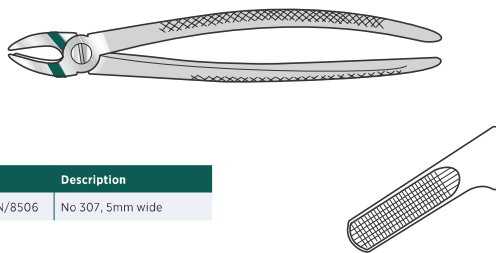

For lower bicuspid and canines
170mm long

Code	Description
Sb-DEN/8512	No 13, 4mm wide

Extracting Forceps

For lower roots
150mm long

Code	Description
Sb-DEN/8568	No 74, 4mm wide

Extracting Forceps

For upper premolar
180mm long

Code	Description
Sb-DEN/8506	No 307, 5mm wide

Extracting Forceps

For lower roots and premolars
150mm long

Code	Description
Sb-DEN/8570	No 74n, 3mm wide

Extracting Forceps

For upper molars
180mm long

Code	Description
Sb-DEN/8516	No 17, right
Sb-DEN/8518	No 18, left