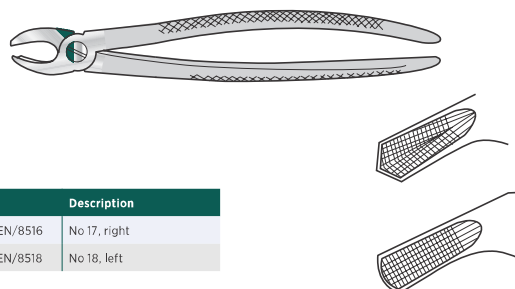

For lower bicuspid and canines
170mm long

Code	Description
Sb-DEN/8512	No 13, 4mm wide

Extracting Forceps

For lower roots
150mm long

Code	Description
Sb-DEN/8568	No 74, 4mm wide

Extracting Forceps

For upper premolar
180mm long

Code	Description
Sb-DEN/8506	No 307, 5mm wide

Extracting Forceps

For lower roots and premolars
150mm long

Code	Description
Sb-DEN/8570	No 74n, 3mm wide

Extracting Forceps

For upper molars
180mm long

Code	Description
Sb-DEN/8516	No 17, right
Sb-DEN/8518	No 18, left

Extracting Forceps

For lower bicuspid and canines
150mm long

Code	Description
Sb-DEN/8572	No 75, 4mm wide

EXTRACTING FORCEPS

STAHLÉAN BRAZIL
SAVING LIVES

Extracting Forceps

For lower molars with decayed or broken crowns either side
150mm long

Code	Description
Sb-DEN/8576	No 86a

Extracting Forceps

For upper roots, narrow
185mm long

Code	Description
Sb-DEN/8552	No 51a, 3mm wide

Extracting Forceps

For lower roots either side
165mm long

Code	Description
Sb-DEN/8532	No 33, 3,5mm wide