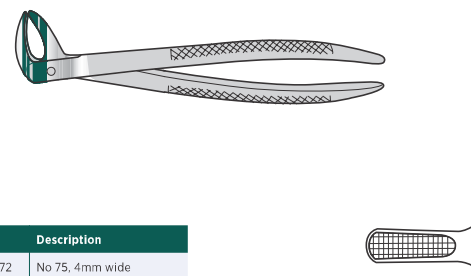

Code	Description
Sb-DEN/8506	No 307, 5mm wide

Extracting Forceps

For lower roots and premolars
150mm long

Code	Description
Sb-DEN/8570	No 74n, 3mm wide

Extracting Forceps

For upper molars
180mm long

Code	Description
Sb-DEN/8516	No 17, right
Sb-DEN/8518	No 18, left

Extracting Forceps

For lower bicuspid and canines
150mm long

Code	Description
Sb-DEN/8572	No 75, 4mm wide

EXTRACTING FORCEPS

STAHLÉAN BRAZIL
SAVING LIVES

Extracting Forceps

For lower molars with decayed or broken crowns either side
150mm long

Code	Description
Sb-DEN/8576	No 86a

Extracting Forceps

For upper roots, narrow
185mm long

Code	Description
Sb-DEN/8552	No 51a, 3mm wide

Extracting Forceps

For lower roots either side
165mm long

Code	Description
Sb-DEN/8532	No 33, 3,5mm wide