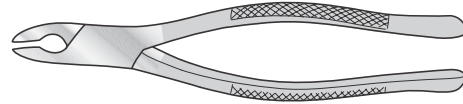

For lower wisdoms either side
185mm long

Code	Description
SbDEN/8574	No 79, 5mm wide

TOOTH FORCEPS

STAHLEÁN BRAZIL
SAVING LIVES

For upper incisors and roots
185mm long

Code
Sb-DEN/8010

Cryer Tooth Forceps

For incisors and roots
185mm long

Code	Description
Sb-DEN/8013	No 150a

Cryer Tooth Forceps

For incisors and roots
185mm long

Code	Description
Sb-DEN/8014	No 62

Tooth Forceps

For lower incisors, bicuspid and roots
185mm long

Code	Description
Sb-DEN/8036	No 203