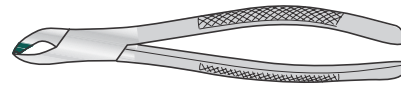

Tooth Forceps

For lower molars
185mm long

Code	Description
Sb-DEN/8042	No 17

Tooth Forceps

For lower roots, incisors and bicuspid
175mm long

Code	Description
Sb-DEN/8045	No 103

Tooth Forceps

For lower wisdom teeth
185mm long

Code	Description
Sb-DEN/8043	No 222

Tooth Forceps for Children

160mm long

Code	Description
Sb-DEN/8037	No 151as, for lower teeth

Code	Description
Sb-DEN/8017	No 150as, for upper teeth

Tooth Forceps

For lower molars either side
175mm long