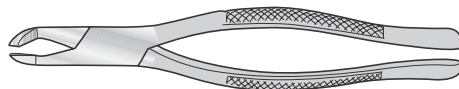

Cryer Tooth Forceps

For upper incisors and roots
185mm long

Code	Description
Sb-DEN/8012	No 150

Tooth Forceps

For lower molars either side
185mm long

Code	Description
Sb-DEN/8039	No 23

TOOTH FORCEPS

STAHLÉAN BRAZIL
SAVING LIVES

Tooth Forceps

For lower molars
185mm long

Code	Description
Sb-DEN/8042	No 17

Tooth Forceps

For lower roots, incisors and bicuspid
175mm long

Code	Description
Sb-DEN/8045	No 103

Tooth Forceps

For lower wisdom teeth
185mm long

Code	Description
Sb-DEN/8043	No 222

Tooth Forceps for Children

160mm long

Code	Description
Sb-DEN/8037	No 151as, for lower teeth

Code	Description
Sb-DEN/8017	No 150as, for upper teeth

Tooth Forceps

For lower molars either side
175mm long