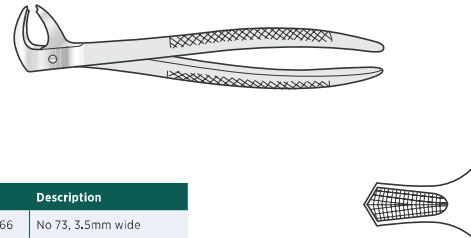

Extracting Forceps

For lower premolars
170mm long

Code	Description
Sb-DEN/8508	No 8, 4mm wide

Extracting Forceps

For lower molars
150mm long

Code	Description
Sb-DEN/8566	No 73, 3.5mm wide

Extracting Forceps

For lower bicuspid and canines
170mm long

Code	Description
Sb-DEN/8512	No 13, 4mm wide

Extracting Forceps

For lower roots
150mm long

Code	Description
Sb-DEN/8568	No 74, 4mm wide

Extracting Forceps

For upper premolar
180mm long