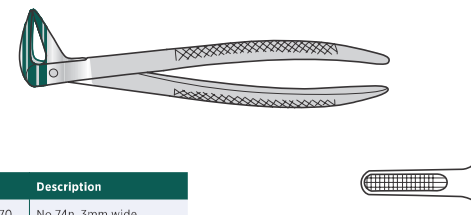

For lower bicuspid and canines
170mm long

Code	Description
Sb-DEN/8512	No 13, 4mm wide

Extracting Forceps

For lower roots
150mm long

Code	Description
Sb-DEN/8568	No 74, 4mm wide

Extracting Forceps

For upper premolar
180mm long

Code	Description
Sb-DEN/8506	No 307, 5mm wide

Extracting Forceps

For lower roots and premolars
150mm long

Code	Description
Sb-DEN/8570	No 74n, 3mm wide

Extracting Forceps

For upper molars
180mm long

Code	Description
Sb-DEN/8516	No 17, right
Sb-DEN/8518	No 18, left